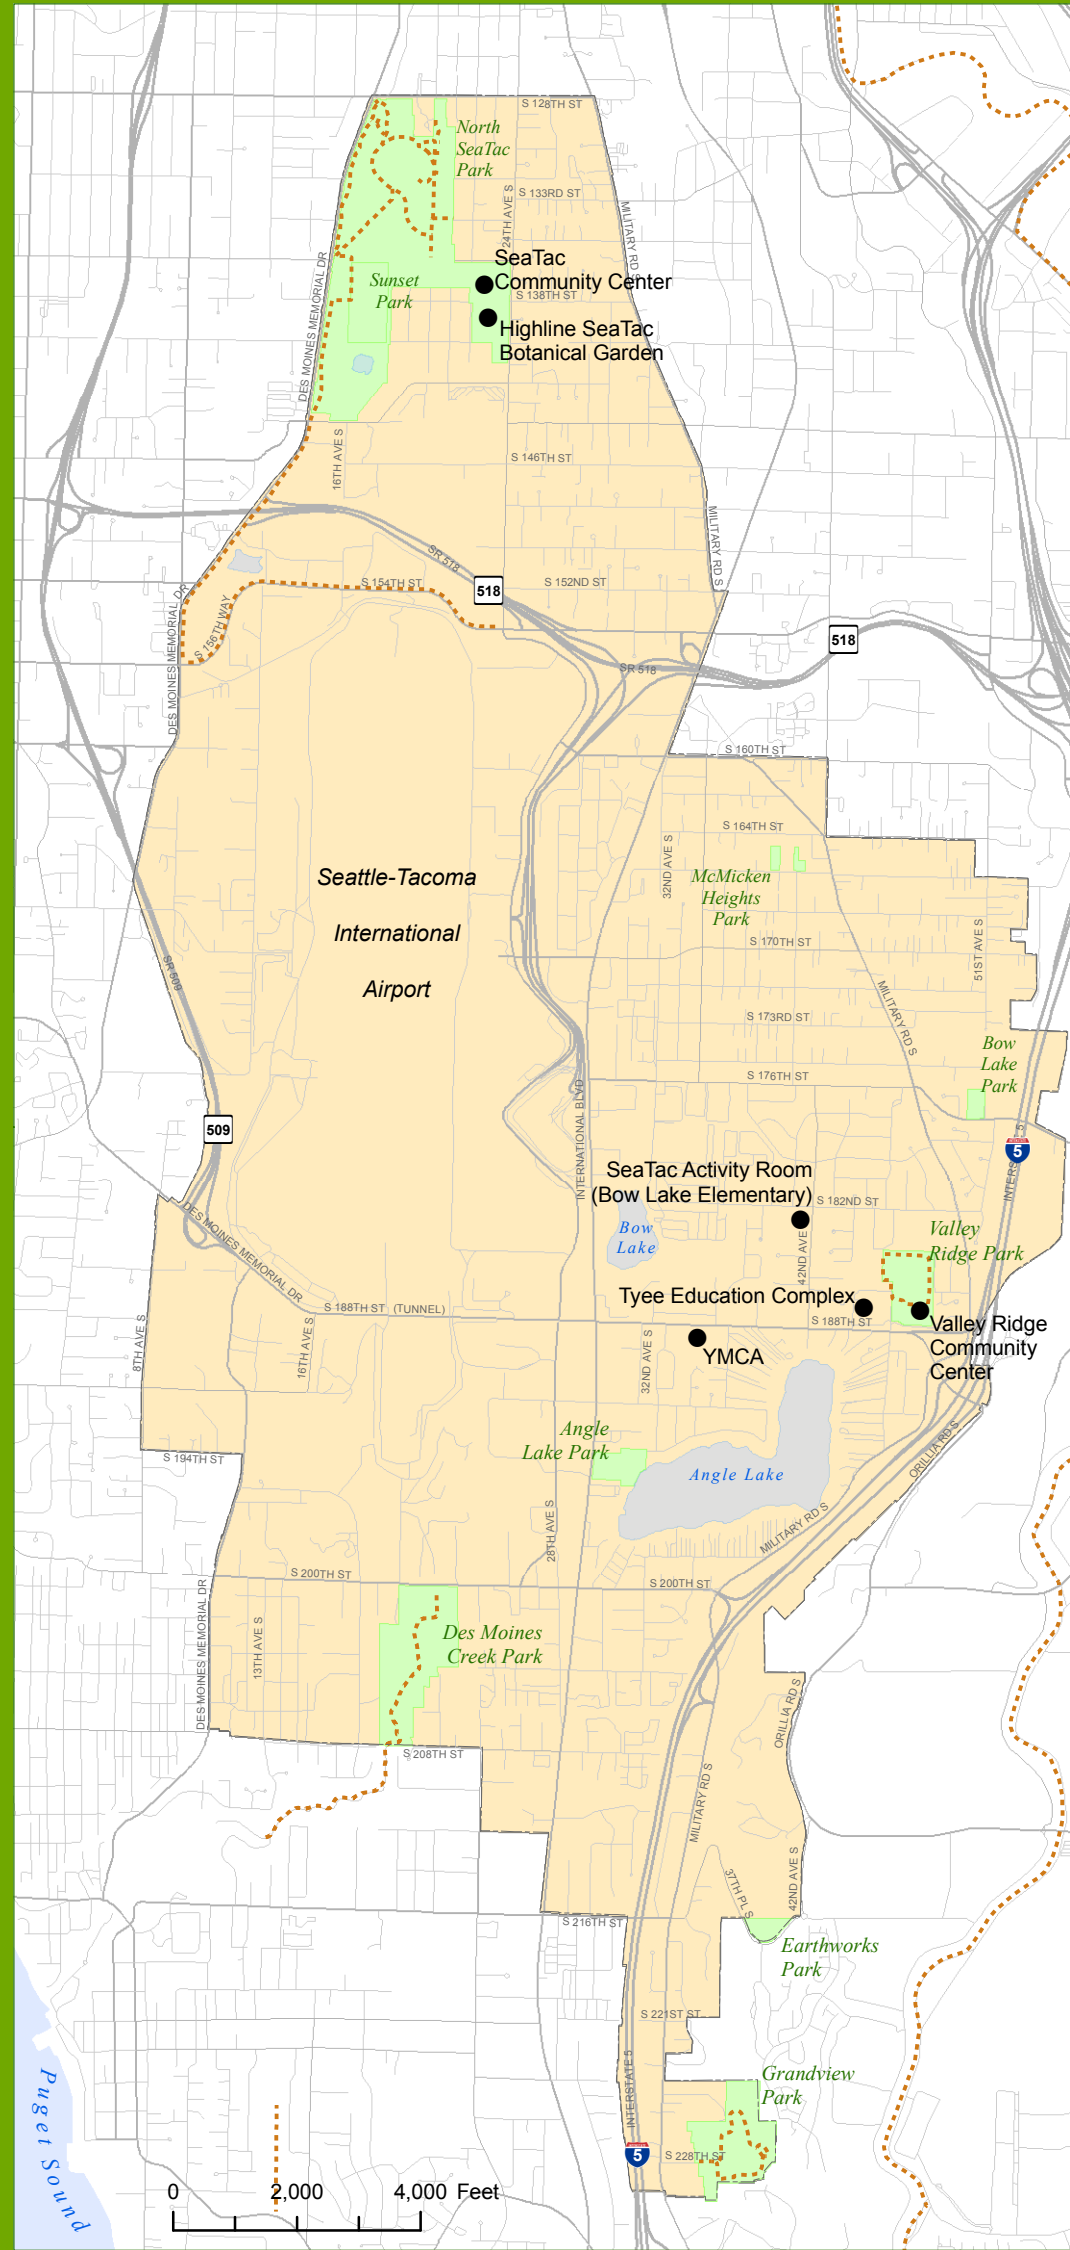

PARKS AND PROGRAM FACILITIES

MAP LEGEND

- Interest Points
- Trails
- Parks
- Buildings
- BMX Bike Track
- Parking
- Picnic Area
- Skate Park
- Restroom

CITY OF SEATAC

Date Prepared: October 27, 2009
Prepared by: City of SeaTac GIS