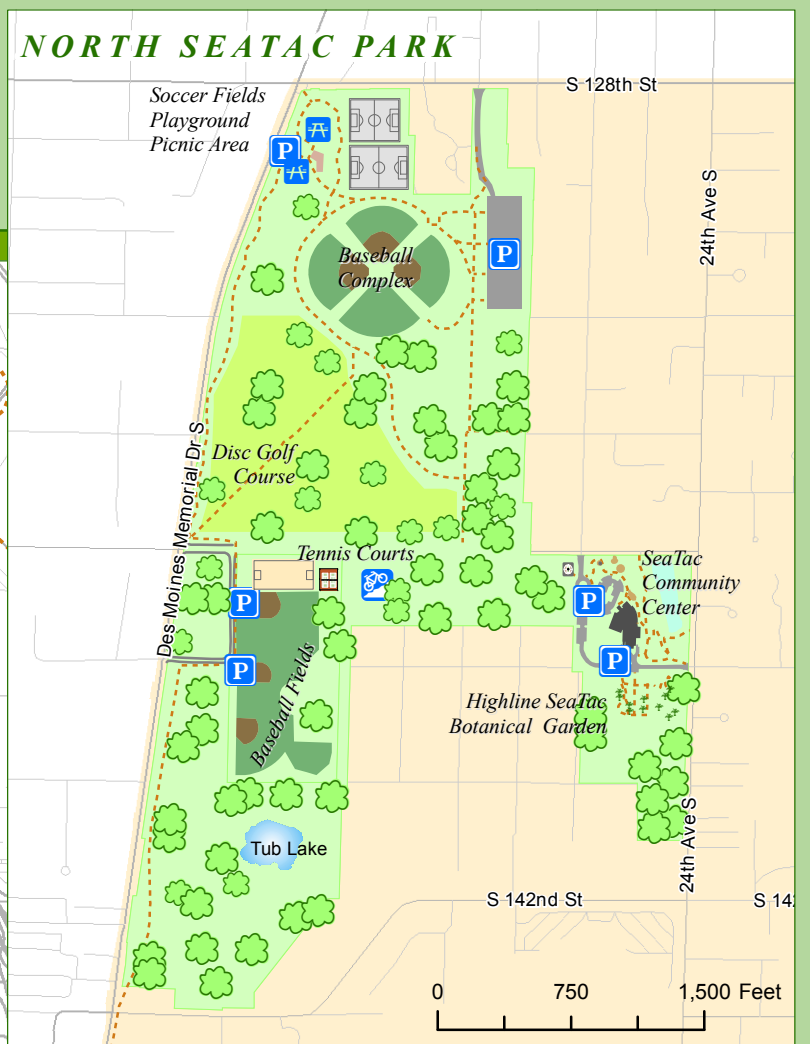

PARKS AND PROGRAM FACILITIES

MAP LEGEND

- Interest Points
- Trails
- Parks
- Buildings
- BMX Bike Track
- Parking
- Picnic Area
- Skate Park
- Restroom

CITY OF SEATAC

Date Prepared: October 27, 2009
Prepared by: City of SeaTac GIS